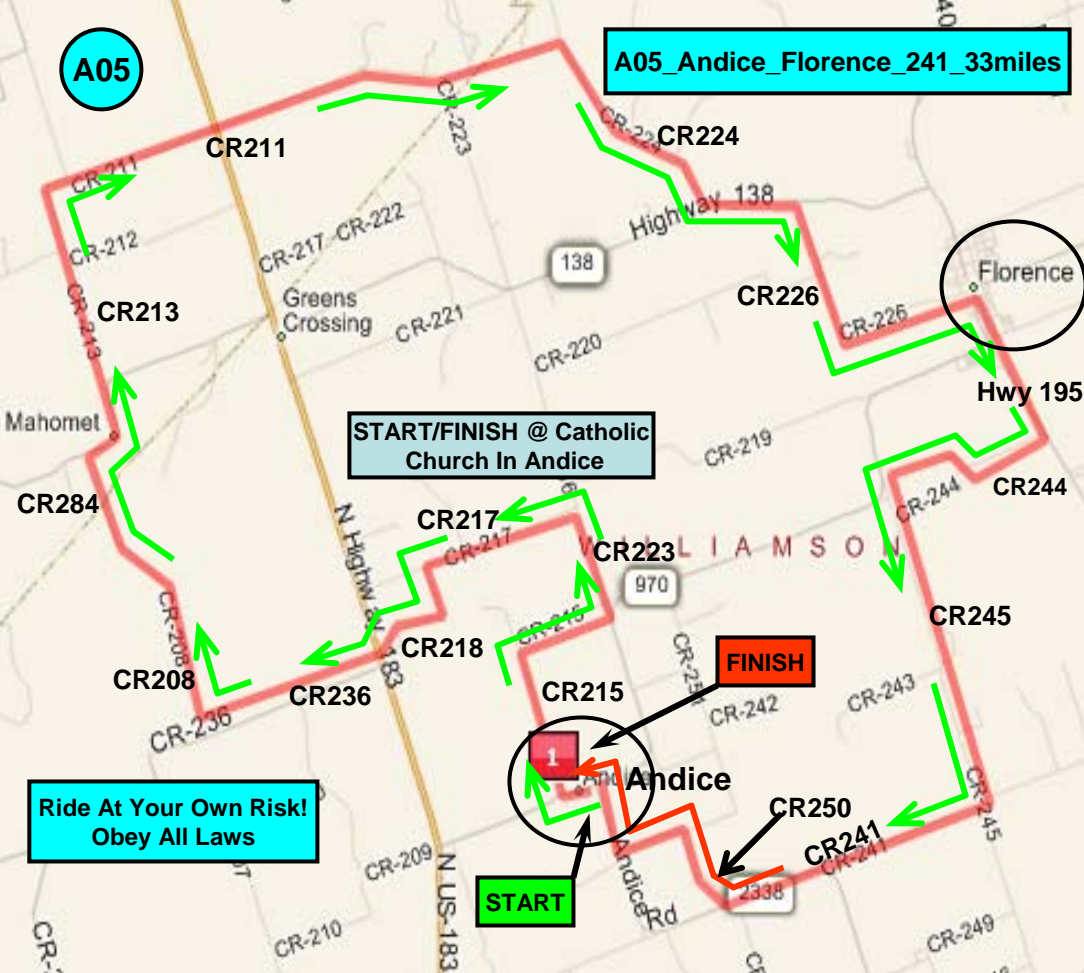

A05

A05_Andice_Florence_241_33miles

START/FINISH @ Catholic Church In Andice

FINISH

START

Ride At Your Own Risk!
Obey All Laws

1