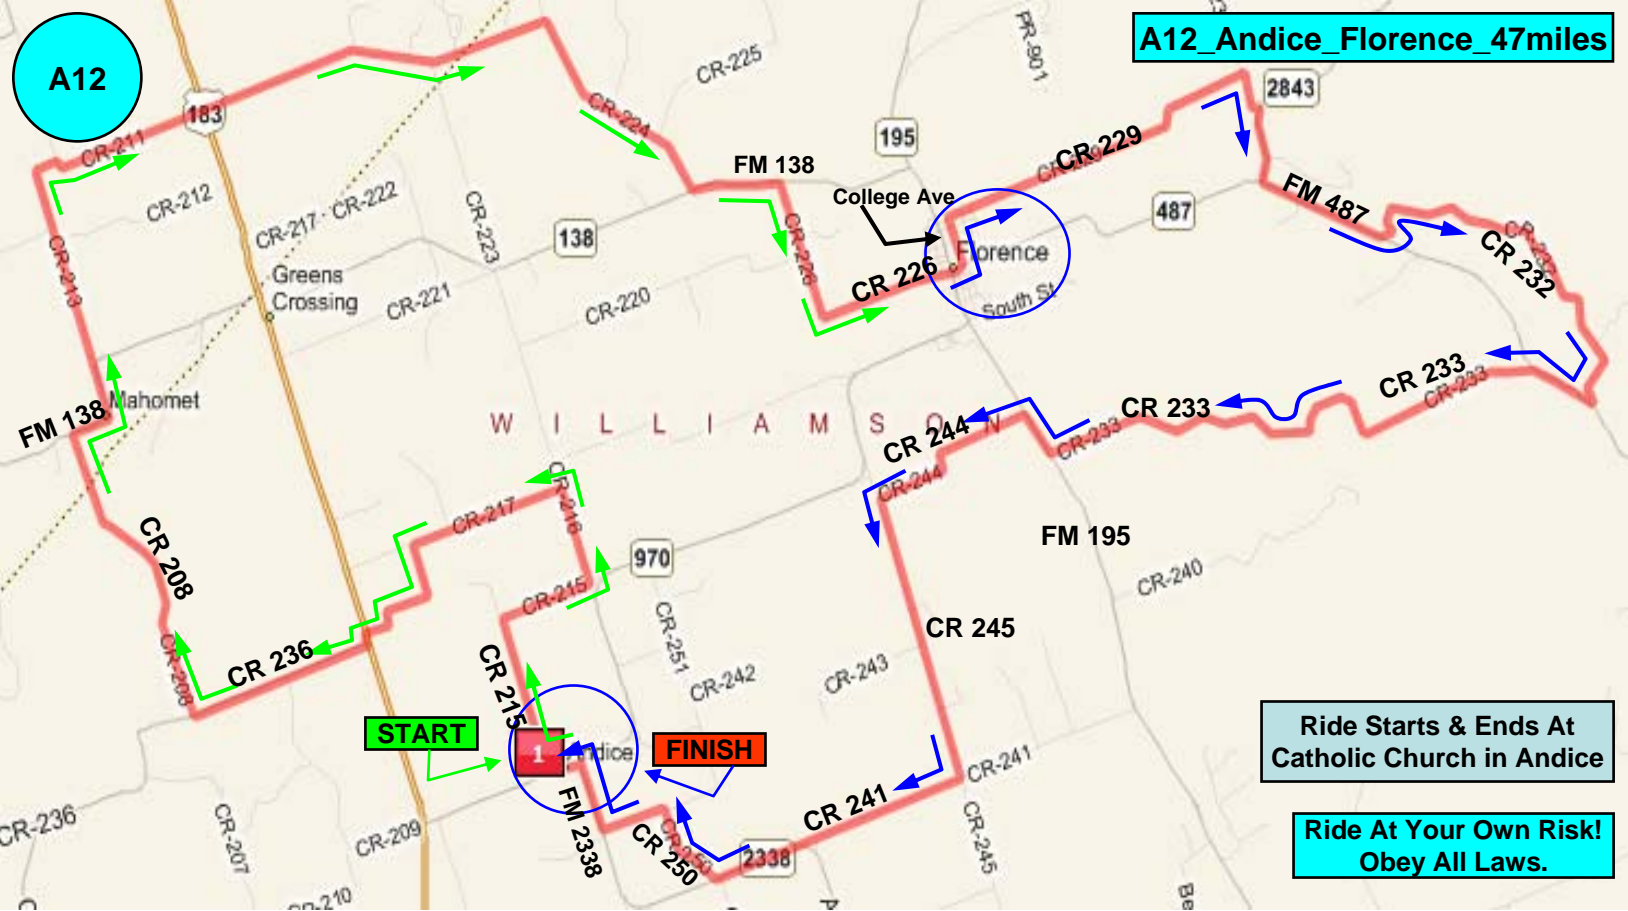

A12

A12_Andice_Florence_47miles

START

FINISH

Ride Starts & Ends At Catholic Church in Andice

Ride At Your Own Risk! Obey All Laws.