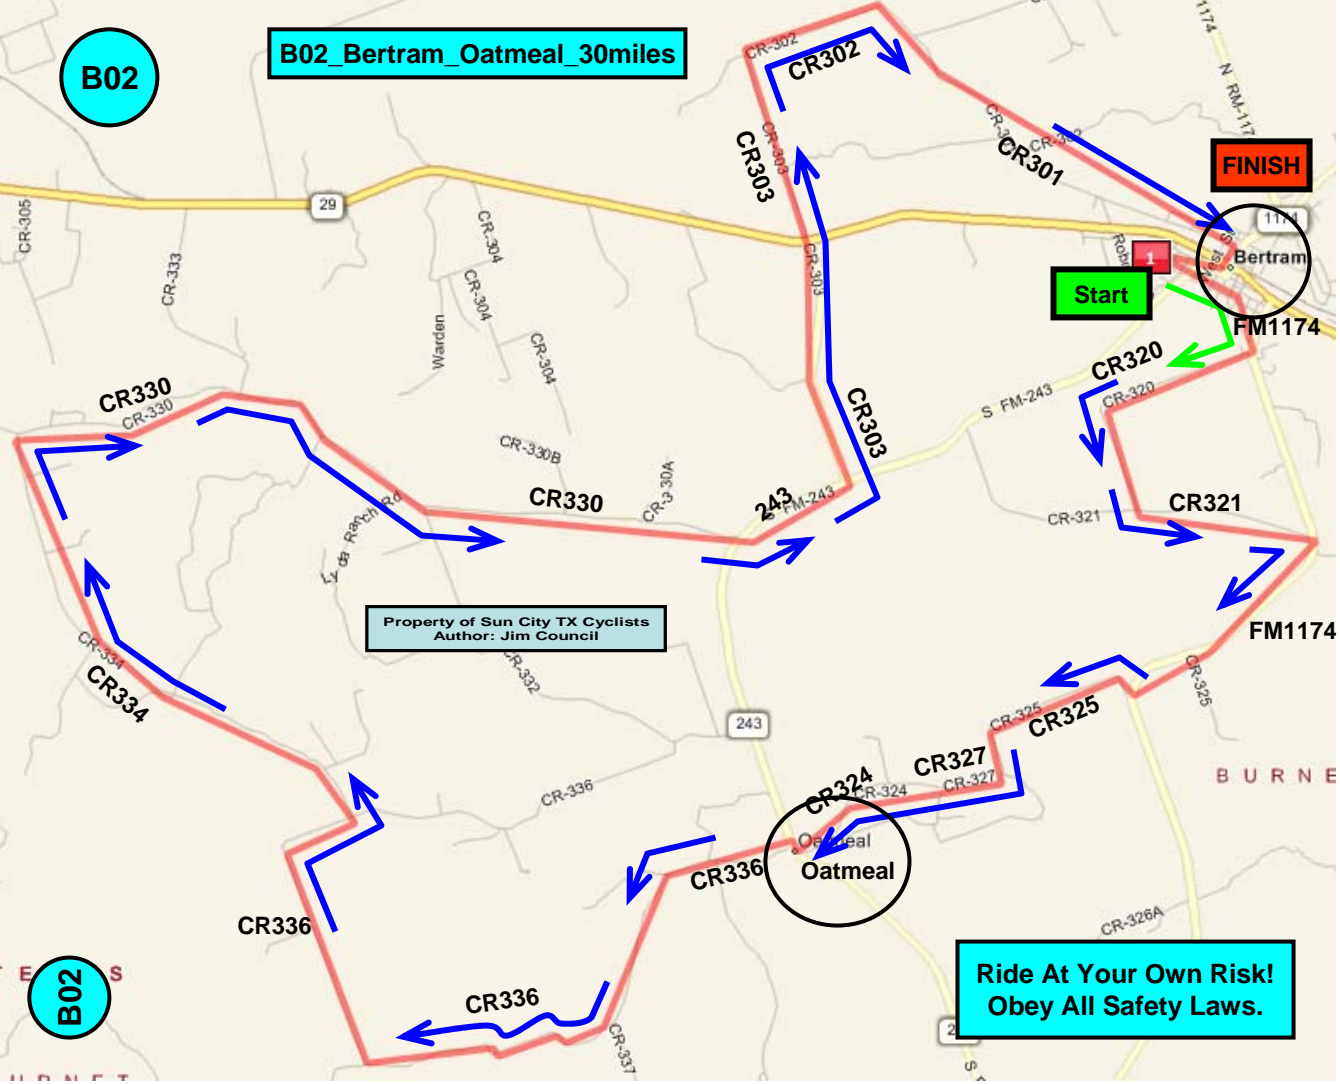

B02

B02_Bertram_Oatmeal_30miles

Property of Sun City TX Cyclists
Author: Jim Council

**Ride At Your Own Risk!
Obey All Safety Laws.**

B02