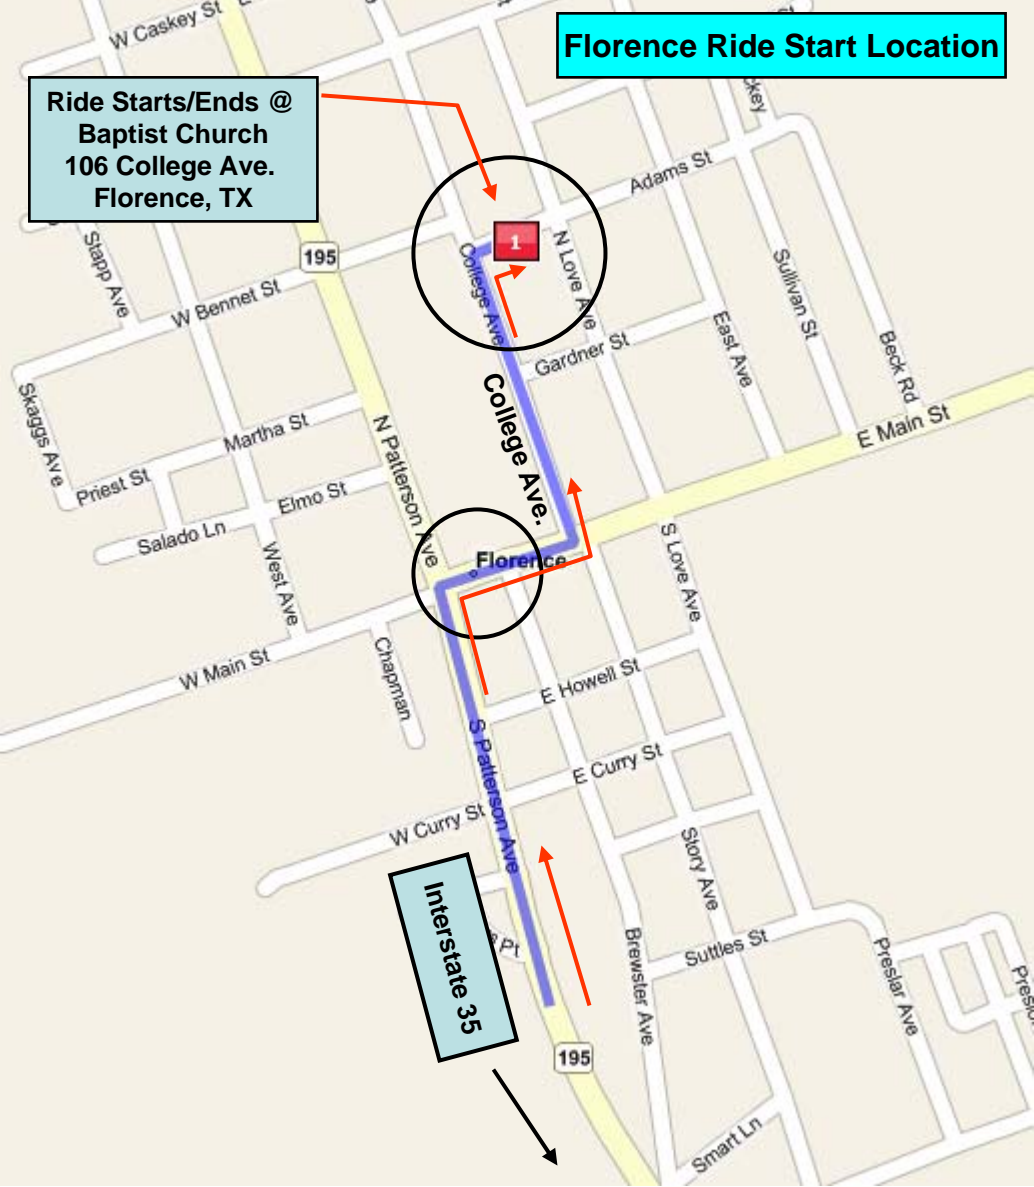

**Florence Ride Start Location**

Ride Starts/Ends @  
Baptist Church  
106 College Ave.  
Florence, TX

**Interstate 35**