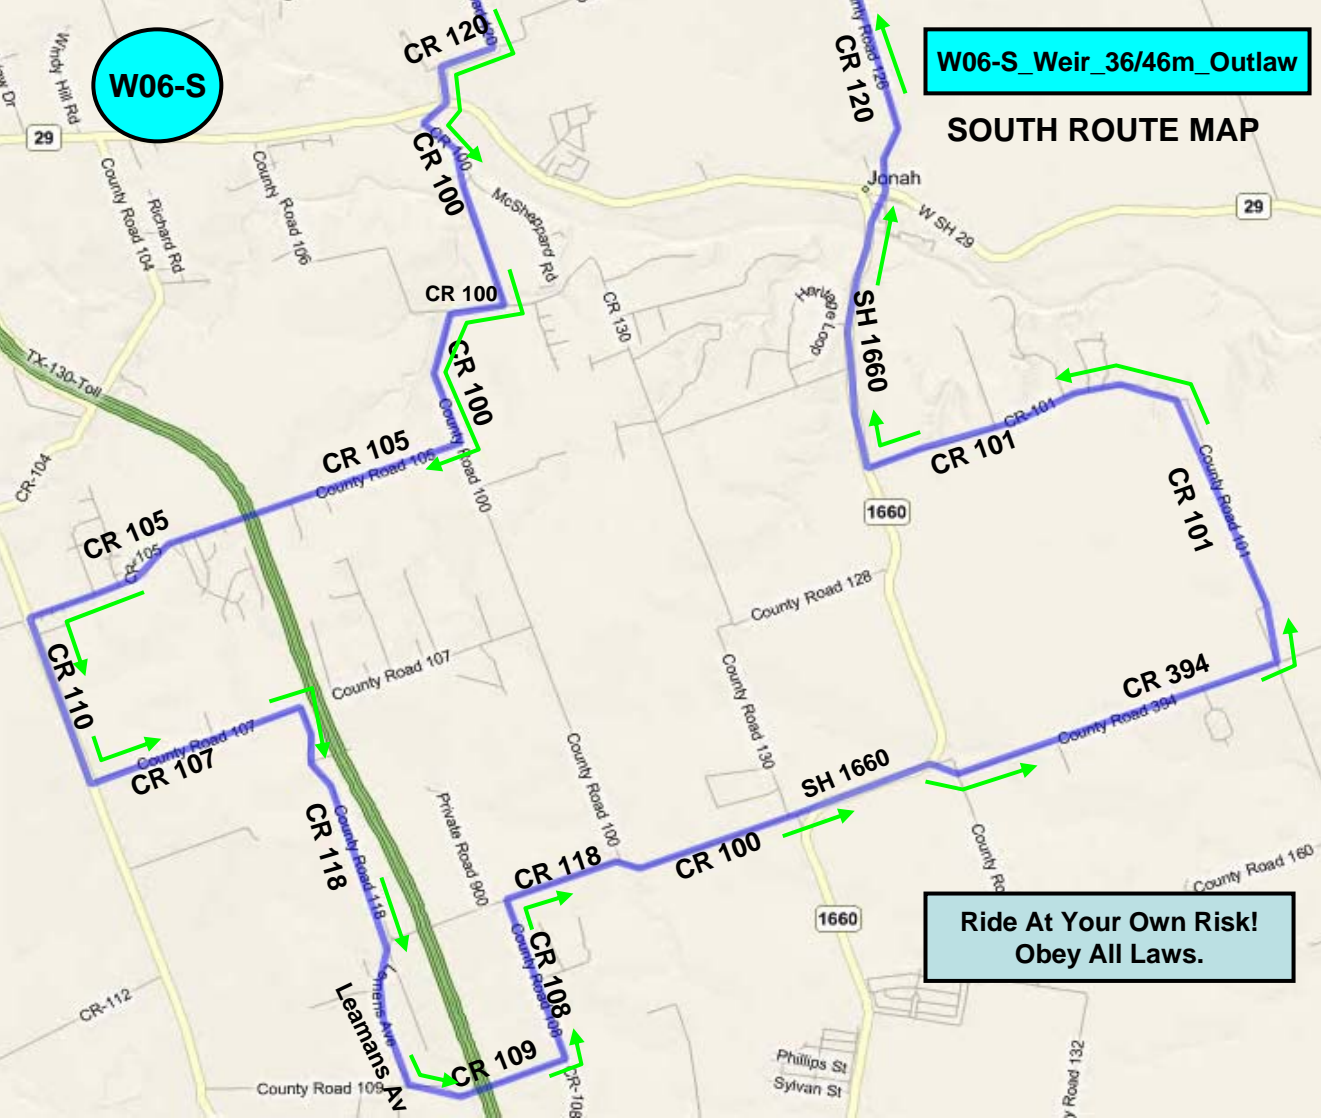

W06-S

W06-S_Weir_36/46m_Outlaw

SOUTH ROUTE MAP

**Ride At Your Own Risk!
Obey All Laws.**

This is the SOUTH route map segment; you'll also need the NORTH segment – (W06-N)